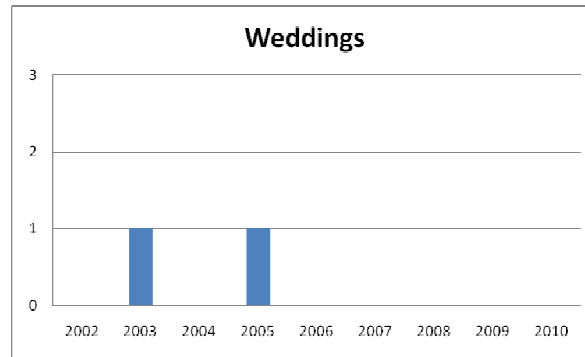

Saint Peter the Apostle

Year	Reg. Parishioners	Baptisms	First Eucharist	Weddings	Funerals
2000	0	0	0	0	0
2001	0	0	0	0	0
2002	98	3	0	0	2
2003	114	0	0	1	0
2004	175	0	0	0	1
2005	153	1	0	1	0
2006	282	0	0	0	28
2007	282	0	0	0	0
2008	324	4	0	0	4
2009	185	3	4	0	1
2010	185	1	4	0	1