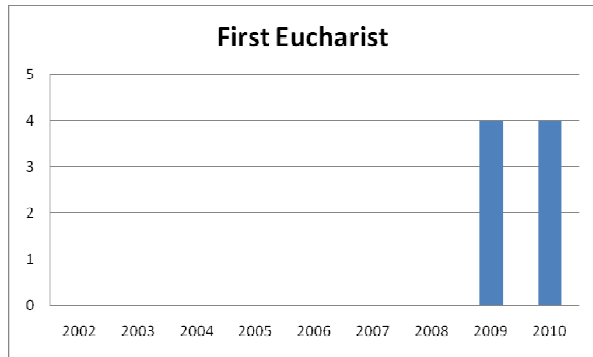

Saint Peter the Apostle

Year	Reg. Parishioners	Baptisms	First Eucharist	Weddings	Funerals
2000	0	0	0	0	0
2001	0	0	0	0	0
2002	98	3	0	0	2
2003	114	0	0	1	0
2004	175	0	0	0	1
2005	153	1	0	1	0
2006	282	0	0	0	28
2007	282	0	0	0	0
2008	324	4	0	0	4
2009	185	3	4	0	1
2010	185	1	4	0	1