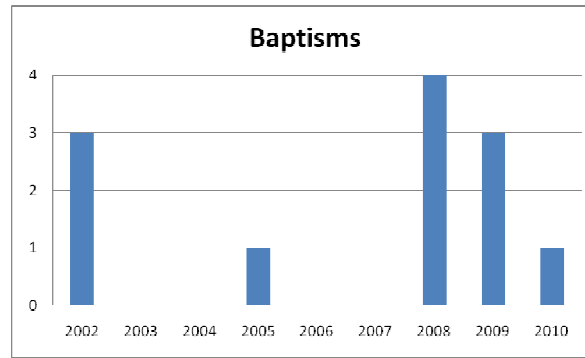

Saint Peter the Apostle

Year	Reg. Parishioners	Baptisms	First Eucharist	Weddings	Funerals
2000	0	0	0	0	0
2001	0	0	0	0	0
2002	98	3	0	0	2
2003	114	0	0	1	0
2004	175	0	0	0	1
2005	153	1	0	1	0
2006	282	0	0	0	28
2007	282	0	0	0	0
2008	324	4	0	0	4
2009	185	3	4	0	1
2010	185	1	4	0	1