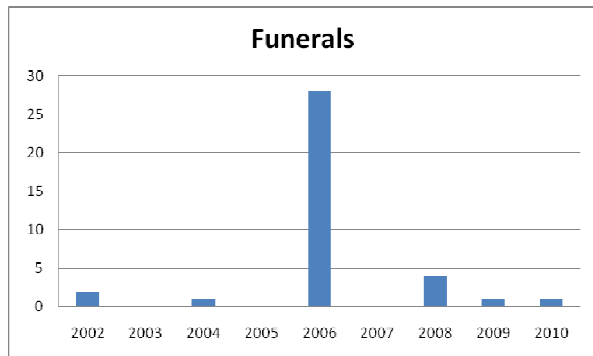

Saint Peter the Apostle

Year	Reg. Parishioners	Baptisms	First Eucharist	Weddings	Funerals
2000	0	0	0	0	0
2001	0	0	0	0	0
2002	98	3	0	0	2
2003	114	0	0	1	0
2004	175	0	0	0	1
2005	153	1	0	1	0
2006	282	0	0	0	28
2007	282	0	0	0	0
2008	324	4	0	0	4
2009	185	3	4	0	1
2010	185	1	4	0	1