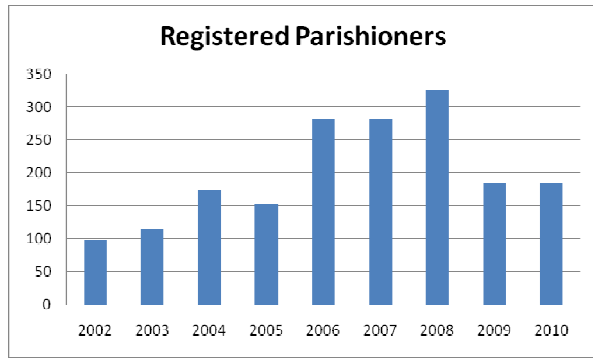

Saint Peter the Apostle

Year	Reg. Parishioners	Baptisms	First Eucharist	Weddings	Funerals
2000	0	0	0	0	0
2001	0	0	0	0	0
2002	98	3	0	0	2
2003	114	0	0	1	0
2004	175	0	0	0	1
2005	153	1	0	1	0
2006	282	0	0	0	28
2007	282	0	0	0	0
2008	324	4	0	0	4
2009	185	3	4	0	1
2010	185	1	4	0	1