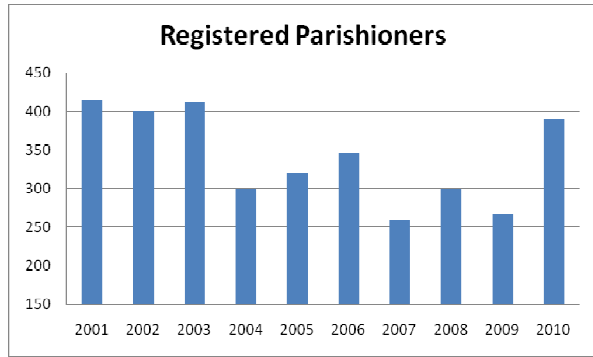

Our Lady of LaVang-Vietnam*

*NOTE: Data below is from Our Lady of Vietnam in Hampton, which is Canonically linked to Our Lady of LaVang in Norfolk. See LPA 1 data for Our Lady of LaVang data.

<u>Year</u>	<u>Reg. Parishioners</u>	<u>Baptisms</u>	<u>First Eucharist</u>	<u>Weddings</u>	<u>Funerals</u>
2000	0	0	0	0	0
2001	415	15	10	0	1
2002	400	2	0	2	1
2003	412	5	0	4	2
2004	300	3	0	1	3
2005	320	6	20	1	1
2006	346	6	4	1	0
2007	259	0	0	0	0
2008	300	0	0	0	0
2009	267	20	12	5	2
2010	390	12	5	3	3