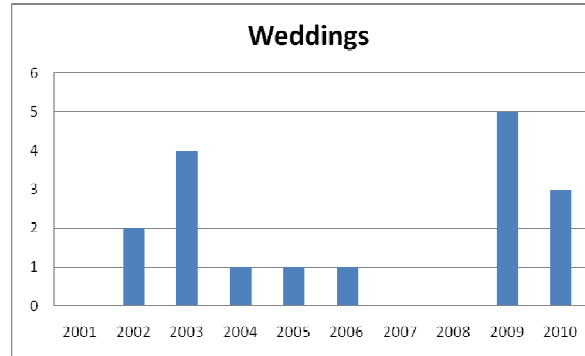

Our Lady of LaVang-Vietnam*

*NOTE: Data below is from Our Lady of Vietnam in Hampton, which is Canonically linked to Our Lady of LaVang in Norfolk. See LPA 1 data for Our Lady of LaVang data.

<u>Year</u>	<u>Reg. Parishioners</u>	<u>Baptisms</u>	<u>First Eucharist</u>	<u>Weddings</u>	<u>Funerals</u>
2000	0	0	0	0	0
2001	415	15	10	0	1
2002	400	2	0	2	1
2003	412	5	0	4	2
2004	300	3	0	1	3
2005	320	6	20	1	1
2006	346	6	4	1	0
2007	259	0	0	0	0
2008	300	0	0	0	0
2009	267	20	12	5	2
2010	390	12	5	3	3