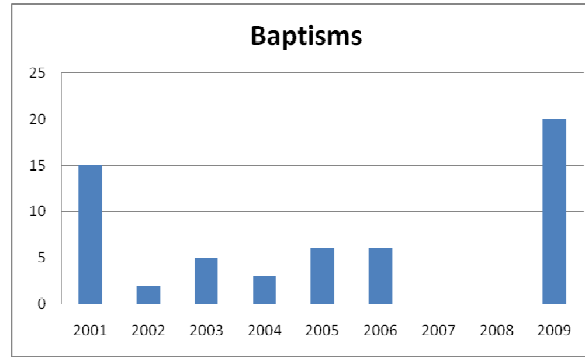

Our Lady of LaVang-Vietnam*

*NOTE: Data below is from Our Lady of Vietnam in Hampton, which is Canonically linked to Our Lady of LaVang in Norfolk. See LPA 1 data for Our Lady of LaVang data.

<u>Year</u>	<u>Reg. Parishioners</u>	<u>Baptisms</u>	<u>First Eucharist</u>	<u>Weddings</u>	<u>Funerals</u>
2000	0	0	0	0	0
2001	415	15	10	0	1
2002	400	2	0	2	1
2003	412	5	0	4	2
2004	300	3	0	1	3
2005	320	6	20	1	1
2006	346	6	4	1	0
2007	259	0	0	0	0
2008	300	0	0	0	0
2009	267	20	12	5	2
2010	390	12	5	3	3