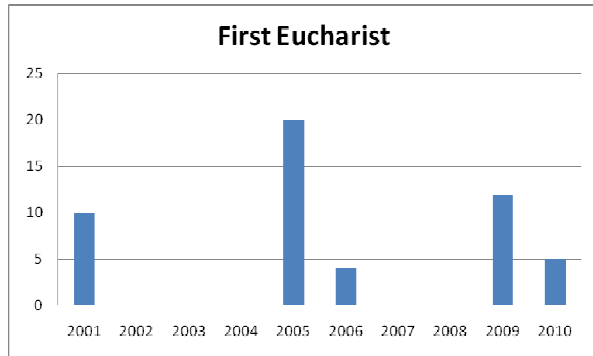

Our Lady of LaVang-Vietnam*

*NOTE: Data below is from Our Lady of Vietnam in Hampton, which is Canonically linked to Our Lady of LaVang in Norfolk. See LPA 1 data for Our Lady of LaVang data.

<u>Year</u>	<u>Reg. Parishioners</u>	<u>Baptisms</u>	<u>First Eucharist</u>	<u>Weddings</u>	<u>Funerals</u>
2000	0	0	0	0	0
2001	415	15	10	0	1
2002	400	2	0	2	1
2003	412	5	0	4	2
2004	300	3	0	1	3
2005	320	6	20	1	1
2006	346	6	4	1	0
2007	259	0	0	0	0
2008	300	0	0	0	0
2009	267	20	12	5	2
2010	390	12	5	3	3