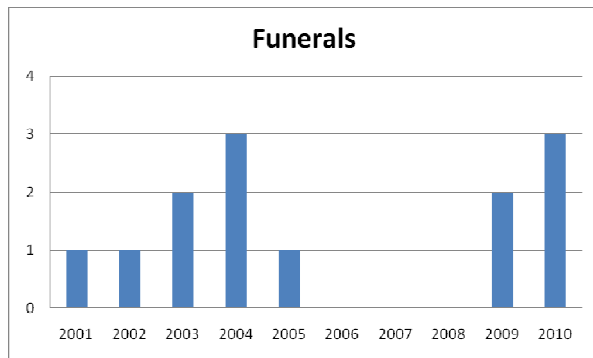

Our Lady of LaVang-Vietnam*

*NOTE: Data below is from Our Lady of Vietnam in Hampton, which is Canonically linked to Our Lady of LaVang in Norfolk. See LPA 1 data for Our Lady of LaVang data.

<u>Year</u>	<u>Reg. Parishioners</u>	<u>Baptisms</u>	<u>First Eucharist</u>	<u>Weddings</u>	<u>Funerals</u>
2000	0	0	0	0	0
2001	415	15	10	0	1
2002	400	2	0	2	1
2003	412	5	0	4	2
2004	300	3	0	1	3
2005	320	6	20	1	1
2006	346	6	4	1	0
2007	259	0	0	0	0
2008	300	0	0	0	0
2009	267	20	12	5	2
2010	390	12	5	3	3