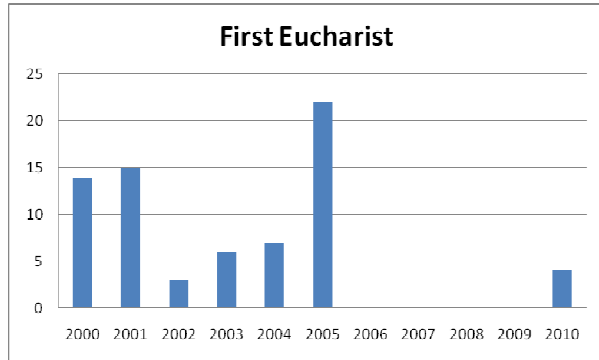

Our Lady of LaVang-Vietnam*

*NOTE: Data below is from Our Lady of LaVang in Norfolk, which is Canonically linked to Vietnam Chapel in Hampton. See LPA 5 data for Vietnam Chapel data.

<u>Year</u>	<u>Reg. Parishioners</u>	<u>Baptisms</u>	<u>First Eucharist</u>	<u>Weddings</u>	<u>Funerals</u>
2000	251	10	14	0	2
2001	444	25	15	1	0
2002	460	5	3	1	0
2003	471	6	6	4	0
2004	405	4	7	2	1
2005	425	0	22	1	0
2006	438	3	0	2	1
2007	227	6	0	0	2
2008	300	0	0	0	0
2009	339	18	0	5	2
2010	425	5	4	3	3