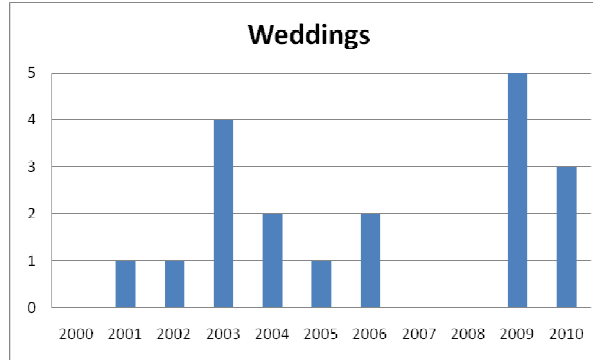

Our Lady of LaVang-Vietnam*

*NOTE: Data below is from Our Lady of LaVang in Norfolk, which is Canonically linked to Vietnam Chapel in Hampton. See LPA 5 data for Vietnam Chapel data.

<u>Year</u>	<u>Reg. Parishioners</u>	<u>Baptisms</u>	<u>First Eucharist</u>	<u>Weddings</u>	<u>Funerals</u>
2000	251	10	14	0	2
2001	444	25	15	1	0
2002	460	5	3	1	0
2003	471	6	6	4	0
2004	405	4	7	2	1
2005	425	0	22	1	0
2006	438	3	0	2	1
2007	227	6	0	0	2
2008	300	0	0	0	0
2009	339	18	0	5	2
2010	425	5	4	3	3