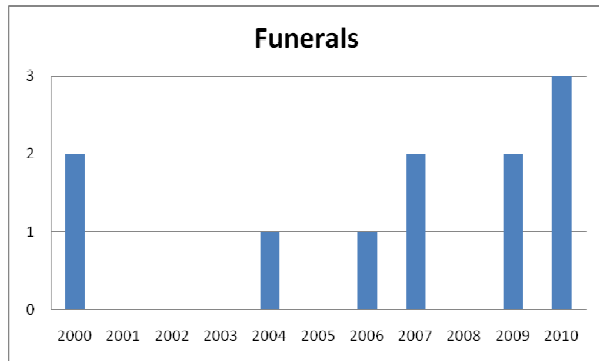

Our Lady of LaVang-Vietnam*

*NOTE: Data below is from Our Lady of LaVang in Norfolk, which is Canonically linked to Vietnam Chapel in Hampton. See LPA 5 data for Vietnam Chapel data.

<u>Year</u>	<u>Reg. Parishioners</u>	<u>Baptisms</u>	<u>First Eucharist</u>	<u>Weddings</u>	<u>Funerals</u>
2000	251	10	14	0	2
2001	444	25	15	1	0
2002	460	5	3	1	0
2003	471	6	6	4	0
2004	405	4	7	2	1
2005	425	0	22	1	0
2006	438	3	0	2	1
2007	227	6	0	0	2
2008	300	0	0	0	0
2009	339	18	0	5	2
2010	425	5	4	3	3