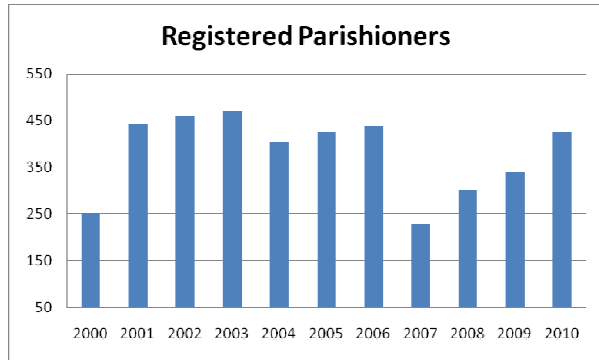

Our Lady of LaVang-Vietnam*

*NOTE: Data below is from Our Lady of LaVang in Norfolk, which is Canonically linked to Vietnam Chapel in Hampton. See LPA 5 data for Vietnam Chapel data.

<u>Year</u>	<u>Reg. Parishioners</u>	<u>Baptisms</u>	<u>First Eucharist</u>	<u>Weddings</u>	<u>Funerals</u>
2000	251	10	14	0	2
2001	444	25	15	1	0
2002	460	5	3	1	0
2003	471	6	6	4	0
2004	405	4	7	2	1
2005	425	0	22	1	0
2006	438	3	0	2	1
2007	227	6	0	0	2
2008	300	0	0	0	0
2009	339	18	0	5	2
2010	425	5	4	3	3