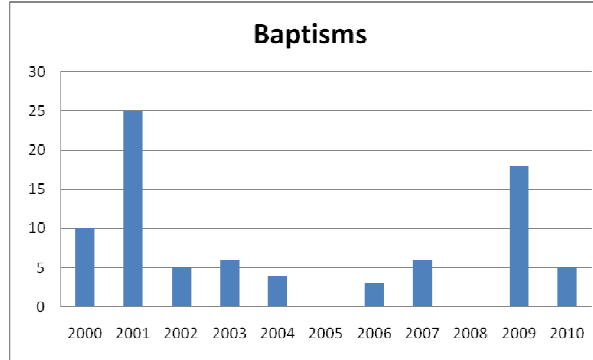

Our Lady of LaVang-Vietnam*

*NOTE: Data below is from Our Lady of LaVang in Norfolk, which is Canonically linked to Vietnam Chapel in Hampton. See LPA 5 data for Vietnam Chapel data.

<u>Year</u>	<u>Reg. Parishioners</u>	<u>Baptisms</u>	<u>First Eucharist</u>	<u>Weddings</u>	<u>Funerals</u>
2000	251	10	14	0	2
2001	444	25	15	1	0
2002	460	5	3	1	0
2003	471	6	6	4	0
2004	405	4	7	2	1
2005	425	0	22	1	0
2006	438	3	0	2	1
2007	227	6	0	0	2
2008	300	0	0	0	0
2009	339	18	0	5	2
2010	425	5	4	3	3