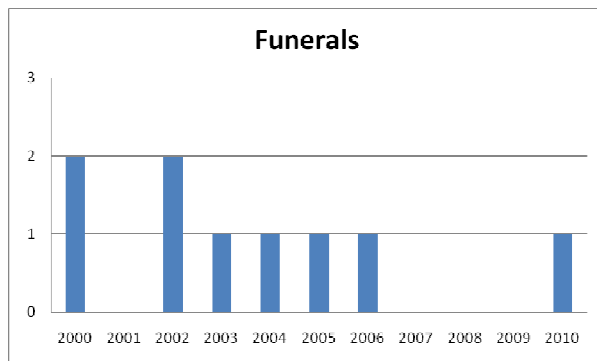

Church of Saint Mary of Holy Family Parish

<u>Year</u>	<u>Reg. Parishioners</u>	<u>Baptisms</u>	<u>First Eucharist</u>	<u>Weddings</u>	<u>Funerals</u>
2000	82	0	0	0	2
2001	83	0	0	0	0
2002	79	1	3	0	2
2003	58	3	4	1	1
2004	81	1	0	0	1
2005	81	1	1	0	1
2006	85	5	0	0	1
2007	58	3	1	0	0
2008	65	1	0	0	0
2009	63	1	0	0	0
2010	58	0	0	0	1