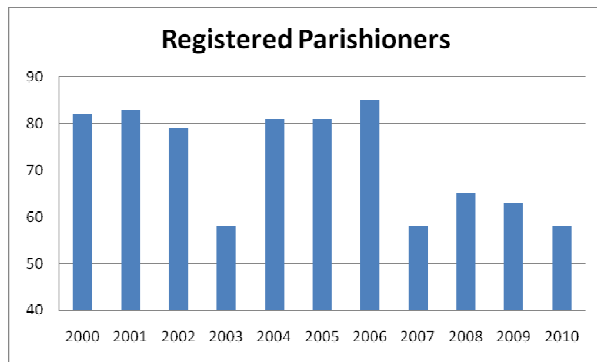

Church of Saint Mary of Holy Family Parish

<u>Year</u>	<u>Reg. Parishioners</u>	<u>Baptisms</u>	<u>First Eucharist</u>	<u>Weddings</u>	<u>Funerals</u>
2000	82	0	0	0	2
2001	83	0	0	0	0
2002	79	1	3	0	2
2003	58	3	4	1	1
2004	81	1	0	0	1
2005	81	1	1	0	1
2006	85	5	0	0	1
2007	58	3	1	0	0
2008	65	1	0	0	0
2009	63	1	0	0	0
2010	58	0	0	0	1