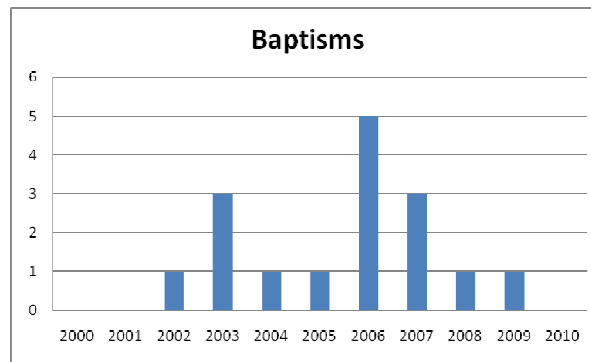

Church of Saint Mary of Holy Family Parish

<u>Year</u>	<u>Reg. Parishioners</u>	<u>Baptisms</u>	<u>First Eucharist</u>	<u>Weddings</u>	<u>Funerals</u>
2000	82	0	0	0	2
2001	83	0	0	0	0
2002	79	1	3	0	2
2003	58	3	4	1	1
2004	81	1	0	0	1
2005	81	1	1	0	1
2006	85	5	0	0	1
2007	58	3	1	0	0
2008	65	1	0	0	0
2009	63	1	0	0	0
2010	58	0	0	0	1