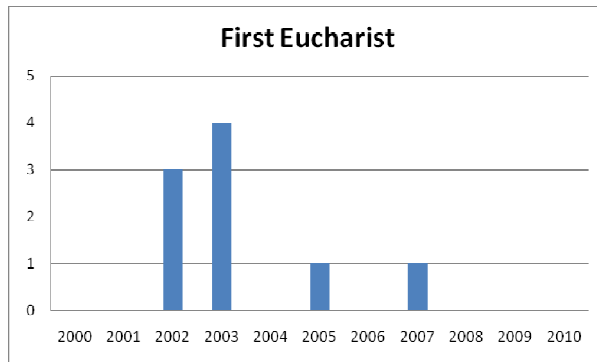

Church of Saint Mary of Holy Family Parish

<u>Year</u>	<u>Reg. Parishioners</u>	<u>Baptisms</u>	<u>First Eucharist</u>	<u>Weddings</u>	<u>Funerals</u>
2000	82	0	0	0	2
2001	83	0	0	0	0
2002	79	1	3	0	2
2003	58	3	4	1	1
2004	81	1	0	0	1
2005	81	1	1	0	1
2006	85	5	0	0	1
2007	58	3	1	0	0
2008	65	1	0	0	0
2009	63	1	0	0	0
2010	58	0	0	0	1