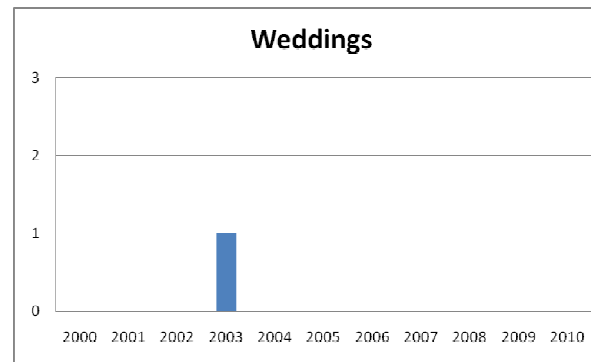

Church of Saint Mary of Holy Family Parish

<u>Year</u>	<u>Reg. Parishioners</u>	<u>Baptisms</u>	<u>First Eucharist</u>	<u>Weddings</u>	<u>Funerals</u>
2000	82	0	0	0	2
2001	83	0	0	0	0
2002	79	1	3	0	2
2003	58	3	4	1	1
2004	81	1	0	0	1
2005	81	1	1	0	1
2006	85	5	0	0	1
2007	58	3	1	0	0
2008	65	1	0	0	0
2009	63	1	0	0	0
2010	58	0	0	0	1