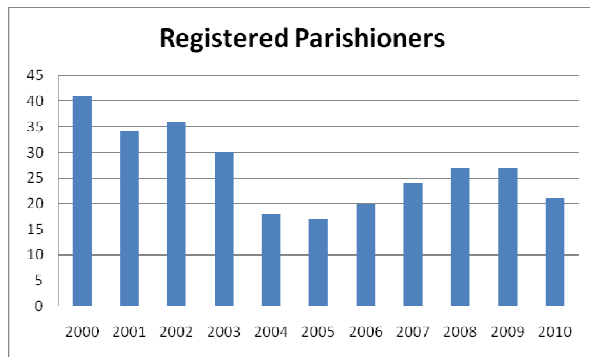

Church of Saint Joseph of Holy Family Parish

<u>Year</u>	<u>Reg. Parishioners</u>	<u>Baptisms</u>	<u>First Eucharist</u>	<u>Weddings</u>	<u>Funerals</u>
2000	41	0	0	0	2
2001	34	1	1	0	2
2002	36	0	1	0	0
2003	30	1	0	0	1
2004	18	0	0	0	0
2005	17	0	0	0	0
2006	20	0	1	0	0
2007	24	0	0	0	2
2008	27	1	0	0	0
2009	27	0	0	0	0
2010	21	0	0	0	0