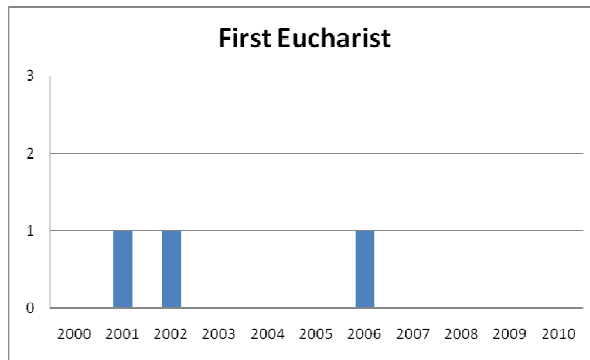

Church of Saint Joseph of Holy Family Parish

<u>Year</u>	<u>Reg. Parishioners</u>	<u>Baptisms</u>	<u>First Eucharist</u>	<u>Weddings</u>	<u>Funerals</u>
2000	41	0	0	0	2
2001	34	1	1	0	2
2002	36	0	1	0	0
2003	30	1	0	0	1
2004	18	0	0	0	0
2005	17	0	0	0	0
2006	20	0	1	0	0
2007	24	0	0	0	2
2008	27	1	0	0	0
2009	27	0	0	0	0
2010	21	0	0	0	0