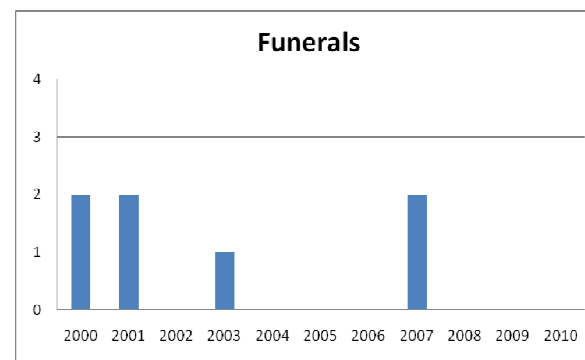

Church of Saint Joseph of Holy Family Parish

<u>Year</u>	<u>Reg. Parishioners</u>	<u>Baptisms</u>	<u>First Eucharist</u>	<u>Weddings</u>	<u>Funerals</u>
2000	41	0	0	0	2
2001	34	1	1	0	2
2002	36	0	1	0	0
2003	30	1	0	0	1
2004	18	0	0	0	0
2005	17	0	0	0	0
2006	20	0	1	0	0
2007	24	0	0	0	2
2008	27	1	0	0	0
2009	27	0	0	0	0
2010	21	0	0	0	0