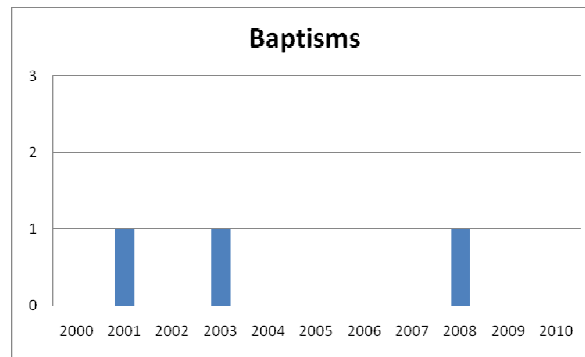

Church of Saint Joseph of Holy Family Parish

<u>Year</u>	<u>Reg. Parishioners</u>	<u>Baptisms</u>	<u>First Eucharist</u>	<u>Weddings</u>	<u>Funerals</u>
2000	41	0	0	0	2
2001	34	1	1	0	2
2002	36	0	1	0	0
2003	30	1	0	0	1
2004	18	0	0	0	0
2005	17	0	0	0	0
2006	20	0	1	0	0
2007	24	0	0	0	2
2008	27	1	0	0	0
2009	27	0	0	0	0
2010	21	0	0	0	0